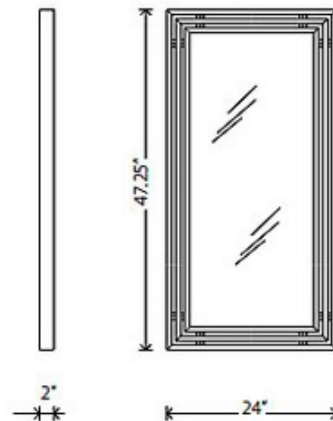

BRAND

Nuevo

DESCRIPTION

Amici 48 mirror features a Brushed Stainless Steel finish with .25 inch mirror and MDF fiberboard back. 24 inches wide x 47.25 inches high x 2 inches deep. Net weight 44 pounds. Also available in a 48 inch square and a 33.5 inch wide x 83 inch high version.

COLOR	Mirror
BODY FINISH	Brushed Stainless Steel
WATTAGE	N/A
DIMMER	N/A
DIMENSIONS	24"W x 47.25"H x 2"D
LAMP	N/A

SPEC # NUE100166

COMPANY	PROJECT	FIXTURE TYPE	APPROVED BY	DATE