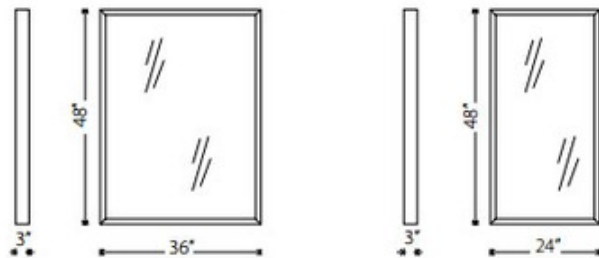

Glam Wall Mirror

Description:

Glam Mirror features a Polished Stainless Steel frame. Available in a 24 inch wide x 48 high x 3 inch deep wall, 36 inch wide x 48 inch high x 3 inch deep wall, as well as a 48 inch wide x 86.5 inch high x 3 inch deep floor version.

Shown in: Polished Stainless Steel / Mirror

List Price: \$1333.75
 Our Price: \$1067.00

Shade Color: Mirror
 Body Finish: Polished Stainless Steel
 Lamp: N/A
 Wattage: N/A
 Dimmer: N/A
 Dimensions: 48"H x 36"W x 3"D