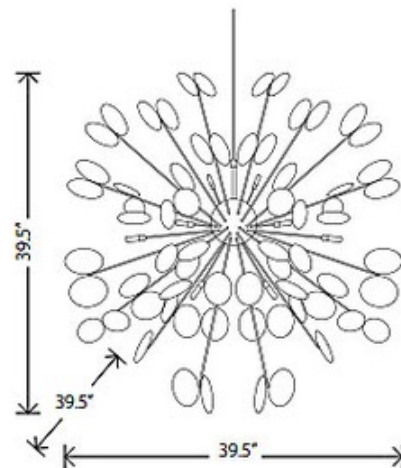

BRAND

Nuevo

DESCRIPTION

Elle Pendant with Chromed metal finish features attachable reflectors in White. Ten 20 watt 12 volt JC G4 base halogen bulbs are included. Â 39.5 inch width x 39.5 inch height x 59 inch maximum length.

SHADE COLOR	White
BODY FINISH	Chrome
WATTAGE	200W
DIMMER	Low Voltage Electronic
DIMENSIONS	39.5"W x 39.5"H
BULB INCLUDED	
LAMP	10 x JC/G4 (bipin)/20W/12V Halogen

SPEC # NUE100174

COMPANY	PROJECT	FIXTURE TYPE	APPROVED BY	DATE