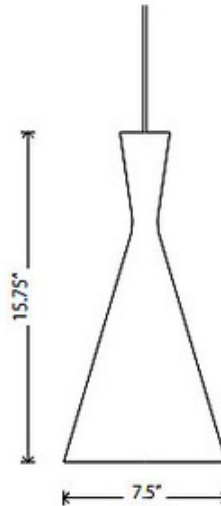

Lue Pendant

Description:

Lue Pendant features a powder coat metal shade in Black with hand finished Gold interior. One 60 watt 120 volt B10 candelabra base incandescent lamp not included. 7.5 inch diameter x 15.75 inches high. Includes 59 inch cord.

Shown in: Black

List Price: \$233.75
 Our Price: \$187.00

Shade Color: N/A
 Body Finish: Black
 Lamp: 1 x B10/Candelabra (E12)/60W/120V Incandescent
 Wattage: 60W
 Dimmer: Incandescent
 Dimensions: 15.75"H x 7.5"W