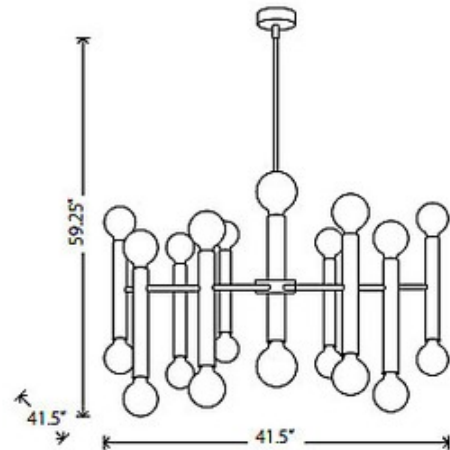

BRAND

Nuevo

DESCRIPTION

Galileo Multi Arm Pendant features finish in Chromed steel with twelve arms. Twenty four 60 watt chrome tipped 120 volt A19 incandescent lamps included. 41.5 inches wide x 41.5 inches deep x 59.25 inches high, adjustable height.

SHADE COLOR	N/A
BODY FINISH	Chrome
WATTAGE	1440W
DIMMER	Standard 120V
DIMENSIONS	41.5"W x 59.25"H x 41.5"D
BULB INCLUDED	
LAMP	24 x A19/Medium (E26)/60W/120V Incandescent

SPEC # NUE100185

COMPANY	PROJECT	FIXTURE TYPE	APPROVED BY	DATE