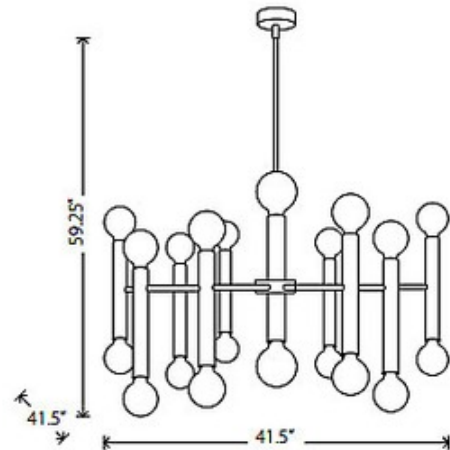

**BRAND**

Nuevo

**DESCRIPTION**

Galileo Multi Arm Pendant features finish in Chromed steel with twelve arms. Twenty four 60 watt chrome tipped 120 volt A19 incandescent lamps included. 41.5 inches wide x 41.5 inches deep x 59.25 inches high, adjustable height.

<b>SHADE COLOR</b>	N/A
<b>BODY FINISH</b>	Chrome
<b>WATTAGE</b>	1440W
<b>DIMMER</b>	Standard 120V
<b>DIMENSIONS</b>	41.5"W x 59.25"H x 41.5"D
<b>BULB INCLUDED</b>	
<b>LAMP</b>	24 x A19/Medium (E26)/60W/120V Incandescent