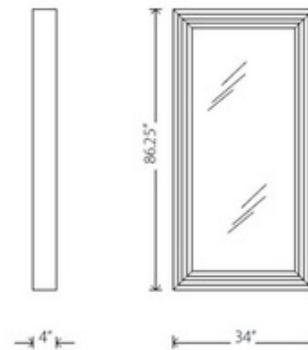

**BRAND**

Nuevo

**DESCRIPTION**

Deco Mirror in Polished Stainless Steel finish is 34 inches wide x 86.25 inches high x 4 inches deep and can be mounted horizontally or vertically. Net weight 90 pounds.

<b>COLOR</b>	Mirror
<b>BODY FINISH</b>	Polished Stainless Steel
<b>WATTAGE</b>	N/A
<b>DIMMER</b>	N/A
<b>DIMENSIONS</b>	34"W x 86.25"H x 4"D
<b>LAMP</b>	N/A