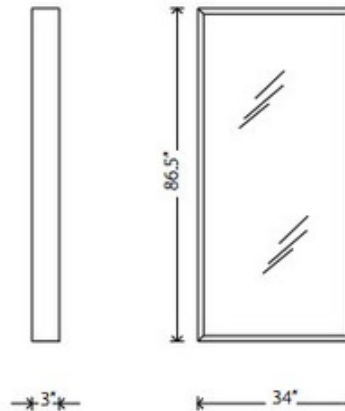

Glam 34 X 86 Floor Mirror

**Description:**

Glam Floor Mirror features a Polished Stainless Steel frame. For standing or leaning only. 34 inches wide x 86 inches high x 3 inches deep. Net weight 76 pounds. Also available in a 36 x 48 and 24 x 48 wall version as well as a 34 x 72 and 48 x 86 floor version.

Shown in: Polished Stainless Steel / Mirror

List Price: \$1718.75  
 Our Price: \$1375.00

Shade Color: Mirror  
 Body Finish: Polished Stainless Steel  
 Lamp: N/A  
 Wattage: N/A  
 Dimmer: N/A  
 Dimensions: 86.5"H x 34"W x 3"D