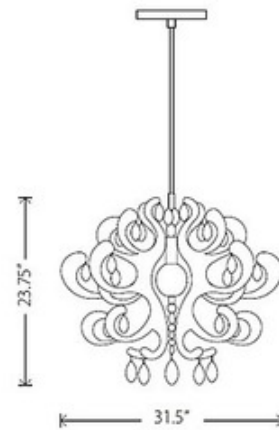

BRAND

Nuevo

DESCRIPTION

Bergamo Pendant features a clear acrylic shade with Black print with clear crystals and Chrome finish canopy. Â One 60 watt 120 volt A19 incandescent lamp not included. Â 31.5 inch diameter x 23.75 inches high x 68 inch maximum overall height.

SHADE COLOR	Black
BODY FINISH	Chrome
WATTAGE	60W
DIMMER	Standard 120V
DIMENSIONS	31.5"W x 23.75"H
BULB NOT INCLUDED	
LAMP	1 x A19/Medium (E26)/60W/120V Incandescent 1 x A19/Medium (E26)/120V LED

SPEC #