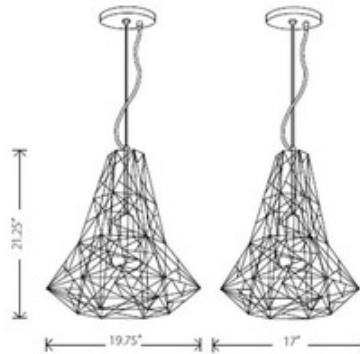

Apollo Pendant

Description:

Apollo Pendant with industrial style shade features a powder coat finish in Black or White. One 60 watt 120 volt medium base incandescent lamp not included. 19.75 inches wide x 17 inches deep x 21.25 inches high. 27.75 inch cord length.

Shown in: Black

List Price: \$330.00
 Our Price: \$264.00

Shade Color: Black
 Body Finish: N/A
 Lamp: 1 x G40/Medium (E26)/60W/120V Incandescent
 Wattage: 60W
 Dimmer: Incandescent
 Dimensions: 21.25"H x 19.75"W x 17"D