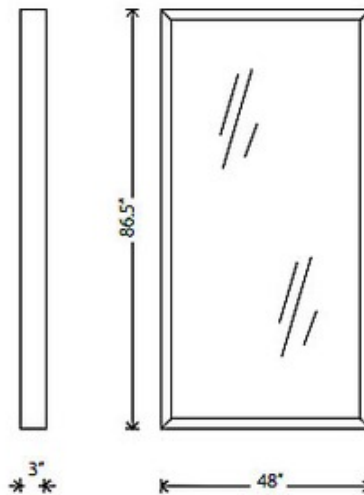

Glam 48 X 86 Floor Mirror

Description:

Glam Floor Mirror features a Polished Stainless Steel frame. For standing or leaning only. 48 inches wide x 86.5 inches high x 3 inches deep. Net weight 107.5 pounds. Also available in a 36 x 48 and 24 x 48 wall version as well as two 34 inch wide floor versions.

Shown in: Polished Stainless Steel / Mirror

List Price: \$2337.50
 Our Price: \$1870.00

Shade Color: Mirror
 Body Finish: Polished Stainless Steel
 Lamp: N/A
 Wattage: N/A
 Dimmer: N/A
 Dimensions: 86.5"H x 48"W x 3"D