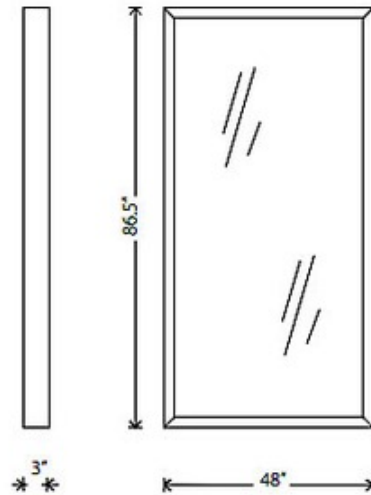

**BRAND**

Nuevo

**DESCRIPTION**

Glam Floor Mirror features a Polished Stainless Steel frame. For standing or leaning only. 48 inches wide x 86.5 inches high x 3 inches deep. Net weight 107.5 pounds. Also available in a 36 x 48 and 24 x 48 wall version as well as two 34 inch wide floor versions.

*Shown in: Polished Stainless Steel / Mirror*

<b>COLOR</b>	Mirror
<b>BODY FINISH</b>	Polished Stainless Steel
<b>WATTAGE</b>	N/A
<b>DIMMER</b>	N/A
<b>DIMENSIONS</b>	48"W x 86.5"H x 3"D
<b>LAMP</b>	N/A

**SPEC #** NUE100201