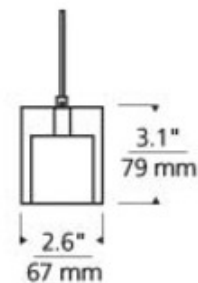

**BRAND**

Visual Comfort Modern

**DESCRIPTION**

The Cube Freejack Pendant features a classic geometric design made of pressed glass. Compatible for use with 1-circuit and 2-circuit Monorail track systems, Kable Lite or Freejack canopy. Includes one 12 volt, 35 watt JC GY6.35 halogen bipin lamp. Supplied with six feet of field-cuttable suspension cable and a Freejack connector. Freejack canopy required if used as a monopoint, sold separately. LED canopy compatible with both halogen and LED lamp options. Dimmer type dependent on system transformer (low voltage magnetic or electronic).

<b>SHADE COLOR</b>	Amber
<b>BODY FINISH</b>	Chrome
<b>WATTAGE</b>	35W
<b>DIMMER</b>	Dimmable
<b>DIMENSIONS</b>	75.1"L x 2.6"W x 3.1"H x 2.6"D
<b>BULB INCLUDED</b>	
<b>LAMP</b>	1 x JC/GY6.35 (bipin)/35W/12V Halogen