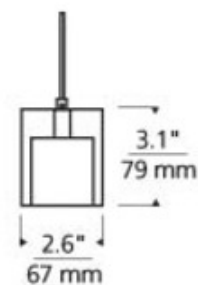

**BRAND** Visual Comfort Modern

**DESCRIPTION**

The Cube Freejack Pendant features a classic geometric design made of pressed glass. Compatible for use with 1-circuit and 2-circuit Monorail track systems, Kable Lite or Freejack canopy. Includes one 12 volt, 35 watt JC GY6.35 halogen bipin lamp. Supplied with six feet of field-cuttable suspension cable and a Freejack connector. Freejack canopy required if used as a monopoint, sold separately. LED canopy compatible with both halogen and LED lamp options. Dimmer type dependent on system transformer (low voltage magnetic or electronic).

<b>SHADE COLOR</b>	Amber
<b>BODY FINISH</b>	Chrome
<b>WATTAGE</b>	35W
<b>DIMMER</b>	Dimmable
<b>DIMENSIONS</b>	75.1"L x 2.6"W x 3.1"H x 2.6"D
<b>BULB INCLUDED</b>	
<b>LAMP</b>	1 x JC/GY6.35 (bipin)/35W/12V Halogen