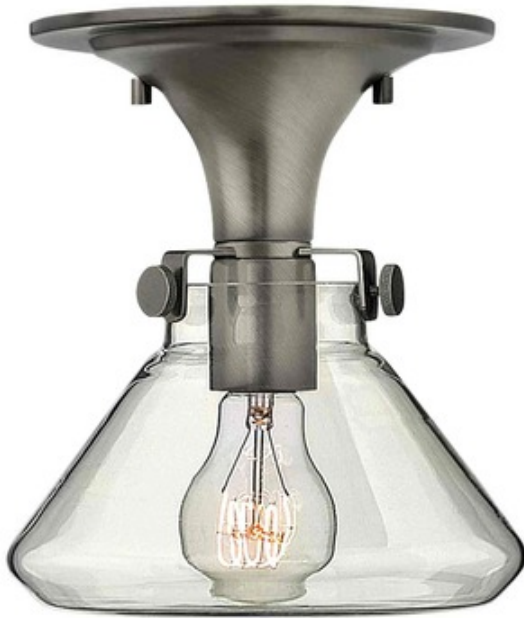

Congress Flat Bottom Semi Flush

Description:

The Congress Flat Bottom Semi Flush is available in antique nickel, chrome, and oil rubbed bronze finishes with Clear or Opal glass. Congress is a traditional design that combines both hip and historical elements. The chic, retro glass pendant options in different shapes, colors and materials are fully customizable with the addition of cast glass fitters and knobs. 100 watt, 120 volt A19 type Medium base incandescent bulbs are required, but not included. May be used with 60 watt, 120 volt Edison A-Shape type Medium base incandescent bulbs, which are not included. Small: 8 inch width x 9.5 inch height. Large: 12 inch width x 11.75 inch height. Canopy is 7 inch diameter. C-US Dry Rated.

Shown in: Antique Nickel / Clear

List Price: \$173.75
Our Price: \$139.00

Shade Color: Clear
Body Finish: Antique Nickel
Lamp: 1 x Edison A-Shape/Medium (E26)/60W/120V Incandescent
Wattage: 60W
Dimmer: Incandescent
Dimensions: 9.5"H x 8"W