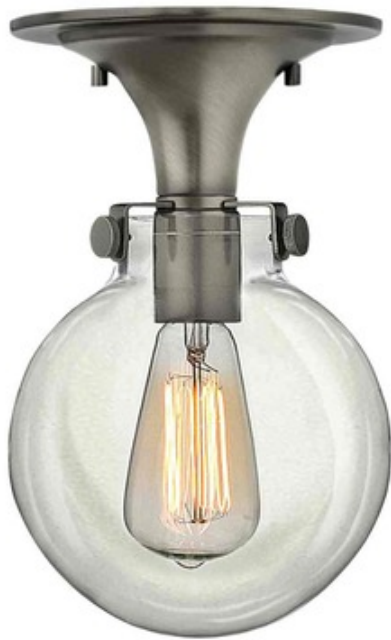

Congress Round Semi Flush Ceiling Light

Description:

The Congress Round Semi Flush Ceiling Light is available in antique nickel, chrome, and oil rubbed bronze finishes with clear or Opal glass. Congress is a traditional design that combines both hip and historical elements. The chic, retro glass pendant options in different shapes, colors and materials are fully customizable with the addition of cast glass fitters and knobs. 100 watt, 120 volt A19 type Medium base incandescent bulbs are required, but not included. May be used with 60 watt, 120 volt Edison A-Shape type Medium base incandescent bulbs, which are not included. 7 inch width x 11.25 inch height. Canopy is 7 inches in diameter. C-US Dry Rated.

Shown in: Antique Nickel / Clear

List Price: \$161.25
Our Price: \$129.00

Shade Color: Clear
Body Finish: Antique Nickel
Lamp: 1 x Edison A-Shape/Medium (E26)/60W/120V Incandescent
Wattage: 60W
Dimmer: Incandescent
Dimensions: 11.25"H x 7"W