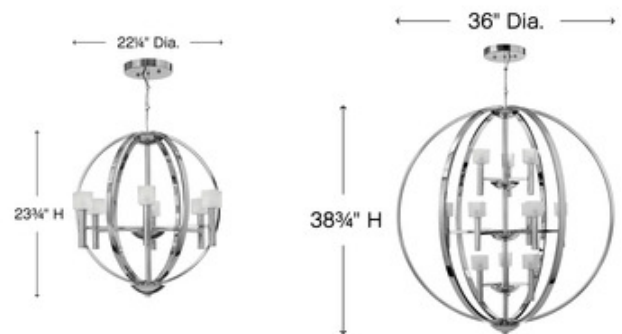

BRAND

Fredrick Ramond

DESCRIPTION

The Mondo Chandelier features daring, intersecting spheres which encompass bold arms in Polished Chrome. Frosted cube-shaped diffusers provide an element of softness to these contemporary fixtures. 40/60 watt 120 volt G9 base halogen bulbs are included. Includes 120 inch cable. UL listed.

| | |
|----------------------|------------------------------|
| SHADE COLOR | N/A |
| BODY FINISH | Polished Chrome |
| WATTAGE | 480W |
| DIMMER | Standard 120V |
| DIMENSIONS | 36"W x 38.75"H |
| BULB INCLUDED | |
| LAMP | 12 x JCD/G9/40W/120V Halogen |