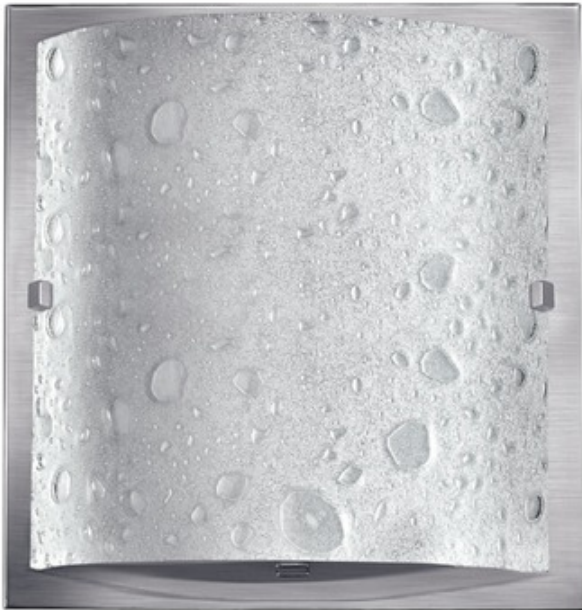

Daphne Wall Light

Description:

The Daphne Wall Light features a Chrome or Brushed Nickel finish with frosted Bubble Art glass. Two lamping options. LED: One 7 watt 120 volt LED module is included. Dimmable on any incandescent, low-voltage magnetic, low-voltage electronic, or CL dimmer. INC: One 75 watt max 120 volt medium base bulb is required, but not included. 8.5 inch width x 9 inch height x 4 inch depth. ADA Compliant. UL listed for damp locations.

Shown in: Brushed Nickel

List Price: \$161.25
Our Price: \$129.00

Shade Color: N/A
Body Finish: Brushed Nickel
Lamp: 1 x A19/Medium (E26)/53W/120V Incandescent
 1 x A19/Medium (E26)/120V LED
Wattage: 53W
Dimmer: Incandescent
Dimensions: 9"H x 8.5"W x 4"D