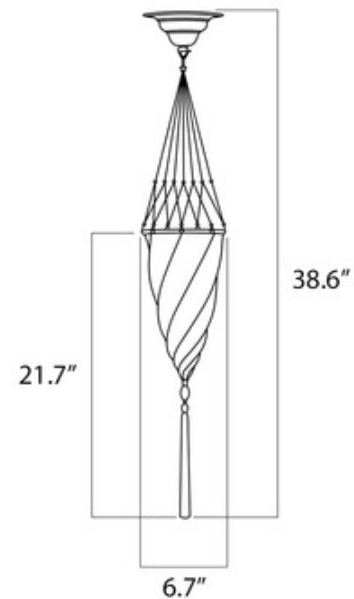

COMPANY

PROJECT

FIXTURE TYPE

APPROVED BY

DATE