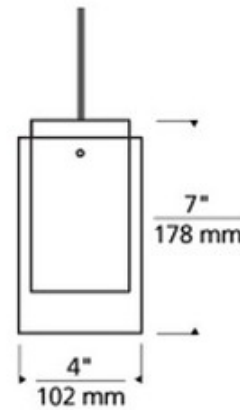

Freejack Mini Echo Pendant

Description:

Freejack Mini Echo Pendant features a transparent cylinder shade over a white case glass cylinder. Outer glass shade is available in Amber, Aquamarine, Clear, Smoke or Steel Blue. Finish in Satin Nickel, Chrome or Antique Bronze. Includes one 50 watt, 12 volt, JC GY6.35 base halogen bi-pin lamp, six feet of field-cutttable suspension cable, and Freejack connector. ETL listed. 4 inch diameter x 7 inch height x 79 inch length. Canopy required for monopoint use, sold separately.

Shown in: Satin Nickel / Amber

List Price: \$387.50
Our Price: \$310.00

Shade Color: Amber
Body Finish: Chrome
Lamp: 1 x JC/GY6.35 (bipin)/50W/12V Halogen
Wattage: 50W
Dimmer: Dimmable
Dimensions: 79"L x 7"H x 4"W