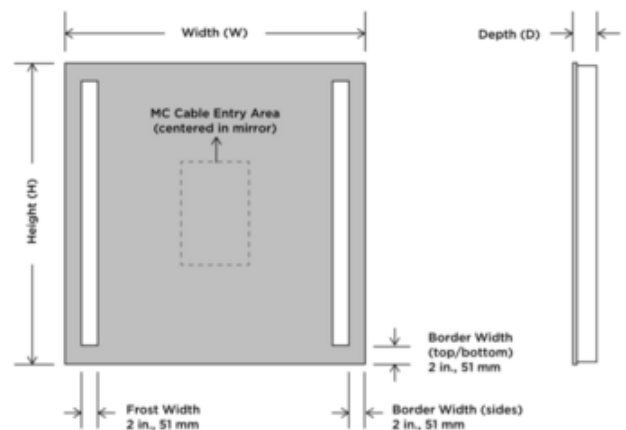

COMPANY	PROJECT	FIXTURE TYPE	APPROVED BY	DATE