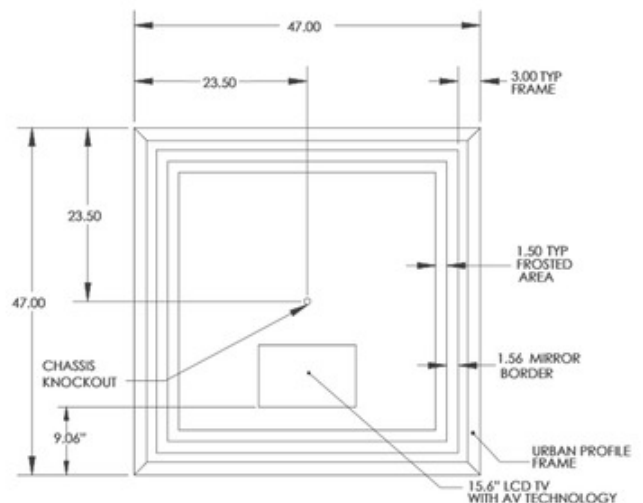

COMPANY	PROJECT	FIXTURE TYPE	APPROVED BY	DATE