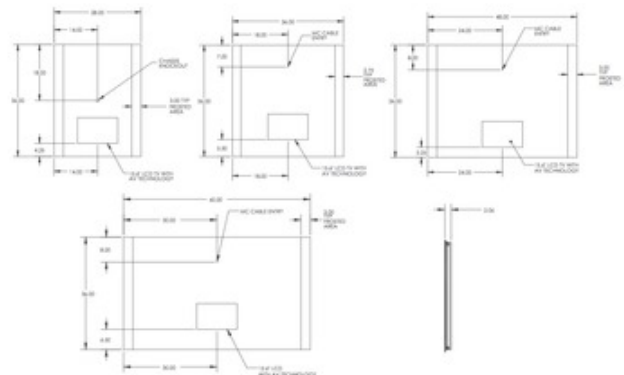

COMPANY	PROJECT	FIXTURE TYPE	APPROVED BY	DATE