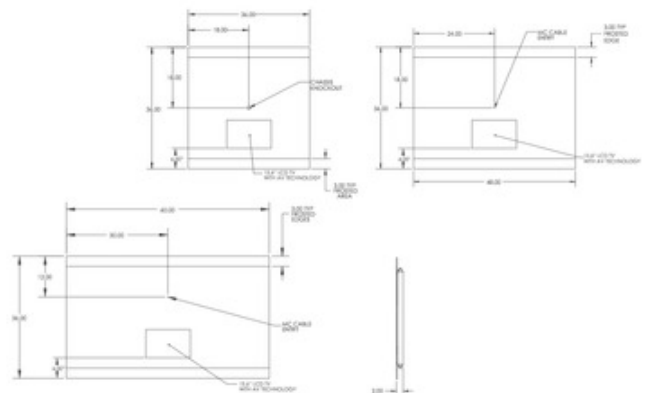

**BRAND** Electric Mirror

**DESCRIPTION**

Novo4 lighted mirror with TV available in three sizes and features 15.6 inch LED HDTV integrated into mirror. AV mirror technology provides reflective surface when TV is off. 720p, 1080i, 16:9 widescreen ratio. Waterproof buoyant remote included. HDMI and RF input. Micros integrated state-of-the-art mini-speakers for high quality stereo sound. Left/Right audio out. ATSC/NTSC QAM TV Tuner. Supplied with (2) 39 watt (36 inch version), (2) 54 watt (48 inch version) or (2) 80 watt (60 inch version) 120 volt, T5HO fluorescent bulbs. Also available in Novo version. 36W, 48W, or 60W x 36H x 2D.

<b>SHADE COLOR</b>	N/A
<b>BODY FINISH</b>	N/A
<b>WATTAGE</b>	78W
<b>DIMMER</b>	N/A
<b>DIMENSIONS</b>	36"W x 36"H x 2"D
<b>BULB INCLUDED</b>	
<b>LAMP</b>	2 x T5HO/T5 Bipin/39W/120V Fluorescent

**SPEC #** EMR101159