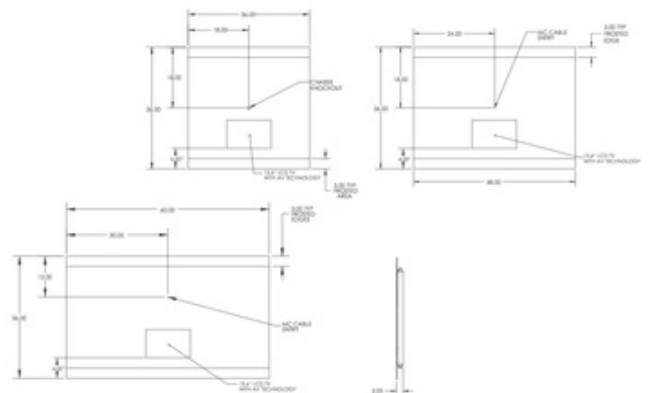

BRAND Electric Mirror

DESCRIPTION

Novo4 lighted mirror with TV available in three sizes and features 15.6 inch LED HDTV integrated into mirror. AV mirror technology provides reflective surface when TV is off. 720p, 1080i, 16:9 widescreen ratio. Waterproof buoyant remote included. HDMI and RF input. Micros integrated state-of-the-art mini-speakers for high quality stereo sound. Left/Right audio out. ATSC/NTSC QAM TV Tuner. Supplied with (2) 39 watt (36 inch version), (2) 54 watt (48 inch version) or (2) 80 watt (60 inch version) 120 volt, T5HO fluorescent bulbs. Also available in Novo version. 36W, 48W, or 60W x 36H x 2D.

SHADE COLOR	N/A
BODY FINISH	N/A
WATTAGE	78W
DIMMER	N/A
DIMENSIONS	36"W x 36"H x 2"D
BULB INCLUDED	
LAMP	2 x T5HO/T5 Bipin/39W/120V Fluorescent

SPEC # EMR101159

COMPANY	PROJECT	FIXTURE TYPE	APPROVED BY	DATE