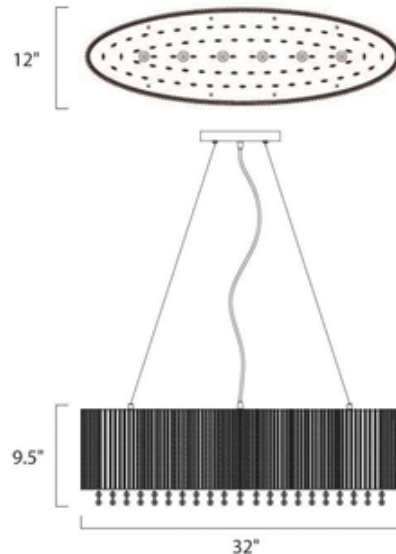

# Spiral 6-light Pendant

**Description:**

Spiral 6-Light pendant features aluminum tubing with crystal bead strands and a polished chrome finish. Also available in 7-light and 9-light versions. The Spiral Collection's twisted metal tubing sparkles like diamonds in the sun. Strands of high quality K9 crystal beads add to the impact making this fixture look as brilliant on as it does off. Six 40-watt, 120 volt Halogen bulbs included. 3,000 Lumens. 12W x 9H X 32L. UL Standard Dry.

Shown in: Polished Chrome

**List Price:** \$697.50  
**Our Price:** \$558.00

**Shade Color:** N/A  
**Body Finish:** Polished Chrome  
**Lamp:** 6 x JCD/G9/40W/120V Halogen  
**Wattage:** 240W  
**Dimmer:** N/A  
**Dimensions:** 32"L x 9"H x 12"W