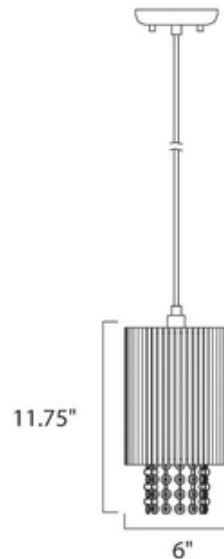

Spiral Pendant

Description:

The Spiral Collection's twisted metal tubing sparkles like diamonds in the sun. Strands of high quality K9 crystal beads add to the impact making this fixture look as brilliant on as it does off. Spiral 1-Light Pendant features aluminum tubing with crystal bead strands and a polished chrome finish. One 60-watt, 120 volt Halogen bulb included. 6W x 11.75H. UL Standard: Dry.

Shown in: Polished Chrome

List Price: \$155.00
Our Price: \$124.00

Shade Color: N/A
Body Finish: Polished Chrome
Lamp: 1 x JCD/G9/60W/120V Halogen
Wattage: 60W
Dimmer: N/A
Dimensions: 11.75"H x 6"W

Product Number: ET2101271			
Company:		Fixture Type:	Date: Feb 18, 2018
Project:		Approved By:	