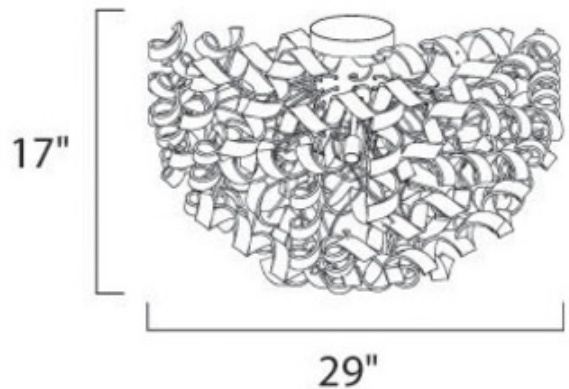

BRAND

Et2

DESCRIPTION

Zest 6-Light Flush Mount features in clear glass shade with a polished chrome finish. Also available in a pendant version. Six 40-watt, 120 volt Halogen bulbs included. 3,000 Lumens. 29W x 17H.

SHADE COLOR	N/A
BODY FINISH	Polished Chrome
WATTAGE	240W
DIMMER	N/A
DIMENSIONS	29"W x 17"H
BULB INCLUDED	
LAMP	6 x JCD/G9/40W/120V Halogen

SPEC # ET2101272

COMPANY	PROJECT	FIXTURE TYPE	APPROVED BY	DATE