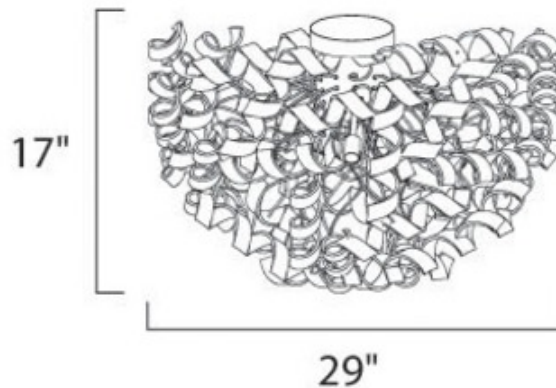

Product Number: ET2101272			
Company:		Fixture Type:	Date: Feb 21, 2018
Project:		Approved By:	

#0522CF-ZESTCF-029H1-XXCH

Fax: (773) 883-6131

Phone: 866-954-4489

Address: 1718 W. Fullerton Ave. Chicago IL 60614

www.Lightology.com