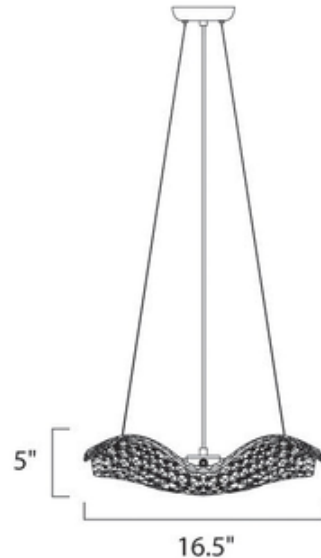

# Wave Pendant

**Description:**

Wave Pendant features sheets of clear beveled Crystal suspended from frames of Polished Chrome and allowed to drape in natural waves of light. Available in a 4-light and 8-light version. The 4-light version is 5H x 16.5L and includes four 60-watt, 120 volt G9 xenon bulbs. The 8-light version is 5H x 20L and includes eight 40-watt, 120 volt G9 xenon bulbs. Dry Rated.

Shown in: Polished Chrome

List Price: \$497.50  
 Our Price: \$398.00

Shade Color: N/A  
 Body Finish: Polished Chrome  
 Lamp: 4 x JCD/G9/60W/120V Halogen  
 Wattage: 240W  
 Dimmer: N/A  
 Dimensions: 16.5"L x 5"H