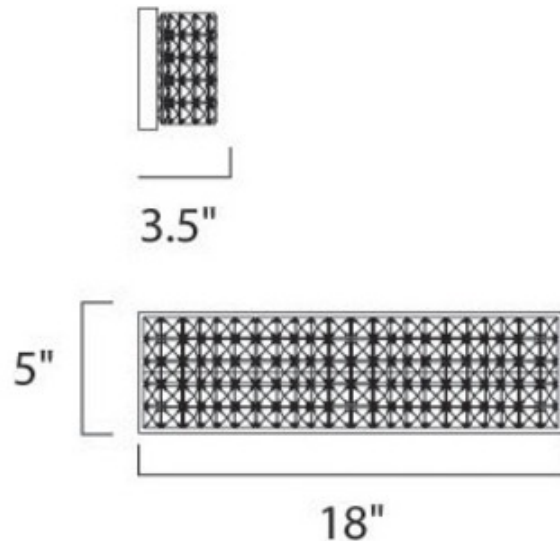

Wave 2-light Bath Vanity

ADA

Description:

Wave Bath vanity features sheets of clear beveled crystal glass suspended from frames of polished chrome and allowed to drape in waves of light. Available in a 2-light, 3-light and 4-light versions. The 2-light version is 5H x 18W, and includes two 40-watt, 120 volt G9 xenon bulbs. The 3-light version is 5H x 26W and includes three 40-watt, 120 volt G9 xenon bulbs. The 4-light version is 5H x 34W and includes four 40-watt, 120 volt G9 xenon bulbs. Each size extends 3.5 inches from the wall. UL Damp Standard. ADA Compliant.

Shown in: Polished Chrome

List Price: \$180.00
 Our Price: \$144.00

Shade Color: N/A
 Body Finish: Polished Chrome
 Lamp: 2 x JCD/G9/40W/120V Halogen
 Wattage: 80W
 Dimmer: N/A
 Dimensions: 18"L x 5"H

Product Number: ET2101278			
Company:		Fixture Type:	Date: Feb 23, 2018
Project:		Approved By:	