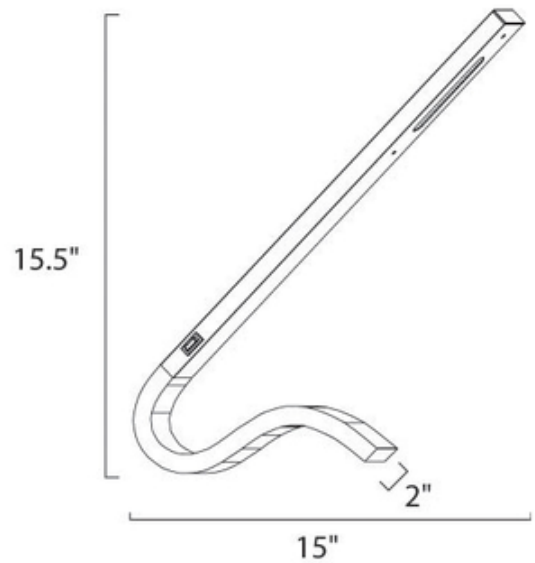

BRAND

Et2

DESCRIPTION

The Eco-Task E41039 Table Lamp with a Satin Aluminum finish. A minimalist's dream, the Eco-Task Collection creates a brilliant light source without intruding on the task it illuminates. One 6 watt, 120 volt LED module is included. 14 inch width x 16 inch height.

SHADE COLOR	N/A
BODY FINISH	Satin Aluminum
WATTAGE	6W
DIMMER	N/A
DIMENSIONS	14"L x 16"H
BULB INCLUDED	
LAMP	1 x LED/6W/120V LED

SPEC # ET2101291

COMPANY	PROJECT	FIXTURE TYPE	APPROVED BY	DATE