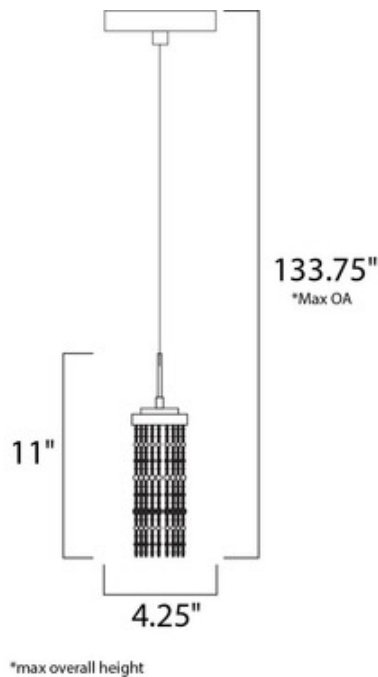

Bianca 1 Light LED RapidJack Pendant and Canopy

Description:

Bianca 1 Light LED RapidJack Pendant and Canopy features elegant chain in Multi Color glass with Polished chrome finish. One 7.5 watt, 12 volt 3000K LED bulb is included, 525 lumens. 4.25 inch width x 11 inch height x 133.75 inch overall length.

Shown in: Polished Chrome / Multicolor

List Price: \$447.50
Our Price: \$358.00

Shade Color: Multicolor
Body Finish: Polished Chrome
Lamp: 1 x LED/7.5W/12V LED
Wattage: 7.5W
Dimmer: Low Voltage Electronic
Dimensions: 133.75"L x 11"H x 4.25"W

Technical Information
Luminous Flux: 525 lumens
Lumens/Watt: 70.00
Lamp Color: 3000 K

Product Number: ET2101301			
Company:		Fixture Type:	Date: Feb 20, 2018
Project:		Approved By:	

#0522SU-BIANCA-004L1-XXCH