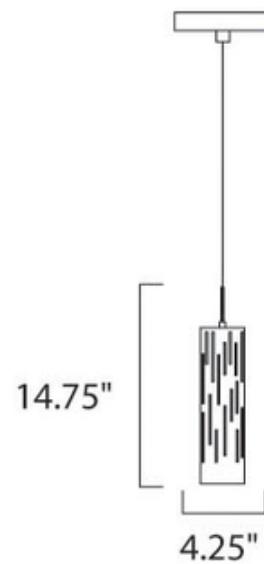

BRAND

Et2

DESCRIPTION

Scope 1-Light LED Pendant and Canopy is available in a polished chrome finish. Pendants are available in 1-Light, 3-Light, 4-Light, 7-Light, 10-Light, and 13-Light versions. The 1-light versions is available in two sizes, one features a slight bigger canopy than the other. One 15-watt, 120 volt LED bulb is included. 1,050 Lumens. Dimensions: 4.25W x 14.75H or 6W x 18H. Height is adjustable.

SHADE COLOR	N/A
BODY FINISH	Polished Chrome
WATTAGE	15W
DIMMER	N/A
DIMENSIONS	4.25"W x 18"H
BULB INCLUDED	
LAMP	1 x LED/15W/120V LED

SPEC # ET2101310

COMPANY

PROJECT

FIXTURE TYPE

APPROVED BY

DATE