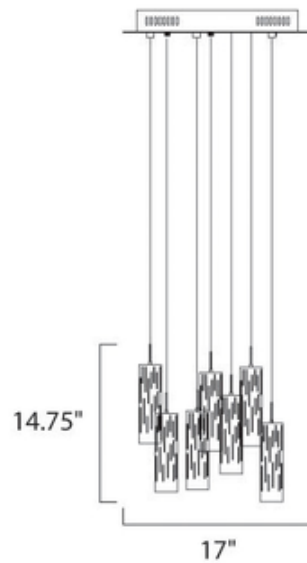

BRAND

Et2

DESCRIPTION

Scope 7-Light LED Pendant and Canopy is available in a polished chrome finish. Pendants are available in 1-Light, 3-Light, 4-Light, 7-Light, 10-Light, and 13-Light versions. The 7-light version requires seven 15-watt, 120 volt LED bulbs, which are included. 7, 350 Lumens. Dimensions: 17W x 14.75H. UL Dry Standard.Â

SHADE COLOR	N/A
BODY FINISH	Polished Chrome
WATTAGE	105W
DIMMER	N/A
DIMENSIONS	17"W x 14.75"H
BULB INCLUDED	
LAMP	7 x LED/15W/120V LED

SPEC #

ET2101311

COMPANY

PROJECT

FIXTURE TYPE

APPROVED BY

DATE