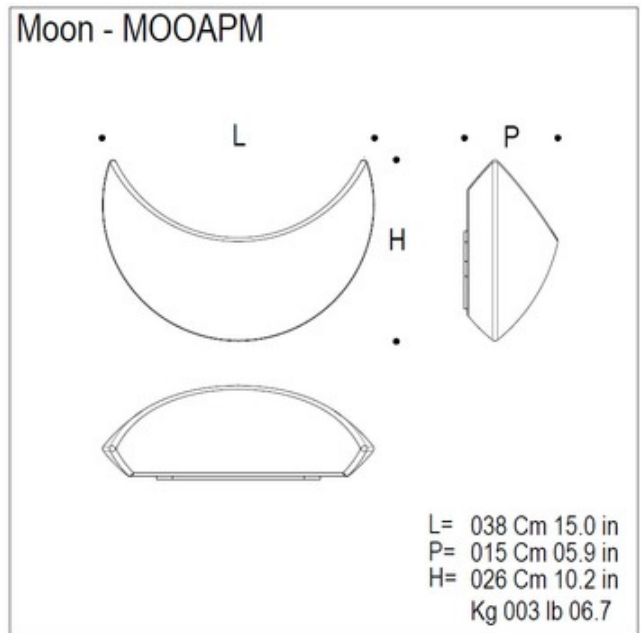

DESIGNER

Michele De Lucchi

BRAND

Mazzega1946

DESCRIPTION

The Moon Wall Lamp is part of a collection of hand-ground cased blown glass swiveling lamps. White glass with frame in Grey painted finish. One 100 watt 120 volt A19 medium base incandescent lamp not included.

Shown in: Gray / White

SHADE COLOR	White
BODY FINISH	Gray
WATTAGE	72W
DIMMER	Standard 120V
DIMENSIONS	15"W x 6"D
BULB NOT INCLUDED	
LAMP	1 x A19/Medium (E26)/72W/120V Incandescent 1 x A19/Medium (E26)/120V LED

SPEC #

AVM101475

COMPANY

PROJECT

FIXTURE TYPE

APPROVED BY

DATE