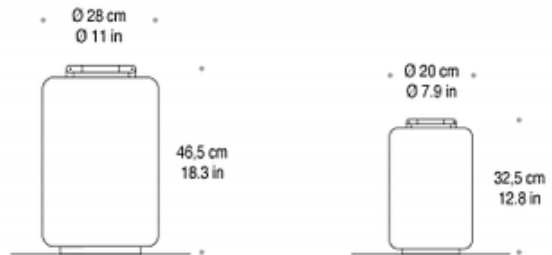

COMPANY

PROJECT

FIXTURE TYPE

APPROVED BY

DATE