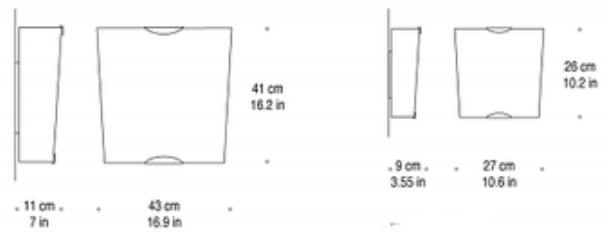

BRAND

Mazzega1946

DESCRIPTION

White and Black Wall Sconce, available in two sizes, is part of a collection of blown glass lamps with a shade in White milk glass with handmade streaks in Black. Frame in White painted metal. Available in a table, floor, wall, ceiling and suspension version. Small: Two 60 watt 120 volt E14 base candelabra lamps not included. 10.6 inch width x 10.2 inch height x 3.55 inch depth. Large: Two 100 watt 120 volt A19 medium base incandescent lamps not included. 16.9 inch width x 16.2 inch height x 7 inch depth. Small version is ADA Compliant.

SHADE COLOR	White / Black
BODY FINISH	White
WATTAGE	120W
DIMMER	Standard 120V
DIMENSIONS	10.6"W x 10.2"H x 3.55"D
BULB NOT INCLUDED	
LAMP	2 x B10/E14 (European)/60W/120V Incandescent

SPEC # AVM101525

COMPANY	PROJECT	FIXTURE TYPE	APPROVED BY	DATE