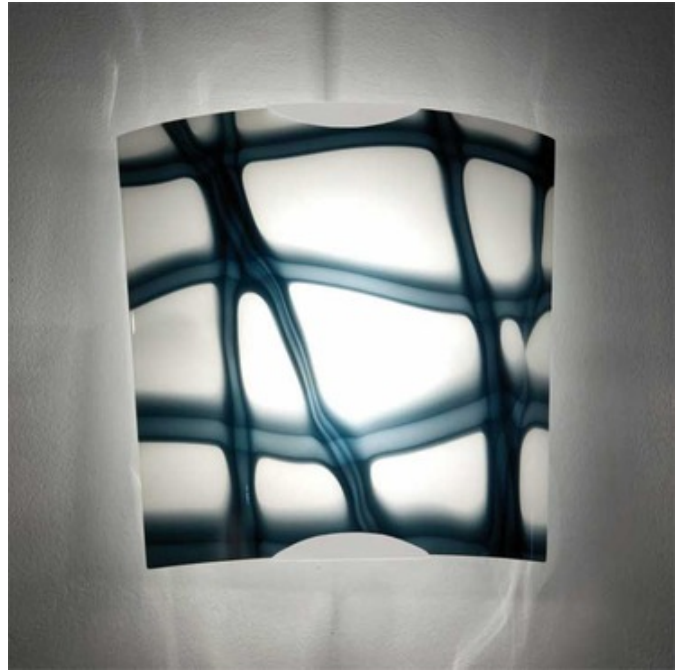

BRAND

Mazzega1946

DESCRIPTION

White and Black Wall Sconce, available in two sizes, is part of a collection of blown glass lamps with a shade in White milk glass with handmade streaks in Black. Frame in White painted metal. Available in a table, floor, wall, ceiling and suspension version. Small: Two 60 watt 120 volt E14 base candelabra lamps not included. 10.6 inch width x 10.2 inch height x 3.55 inch depth. Large: Two 100 watt 120 volt A19 medium base incandescent lamps not included. 16.9 inch width x 16.2 inch height x 7 inch depth. Small version is ADA Compliant.

SHADE COLOR	White / Black
BODY FINISH	White
WATTAGE	120W
DIMMER	Standard 120V
DIMENSIONS	10.6"W x 10.2"H x 3.55"D
BULB NOT INCLUDED	
LAMP	2 x B10/E14 (European)/60W/120V Incandescent

SPEC # AVM101525

COMPANY	PROJECT	FIXTURE TYPE	APPROVED BY	DATE