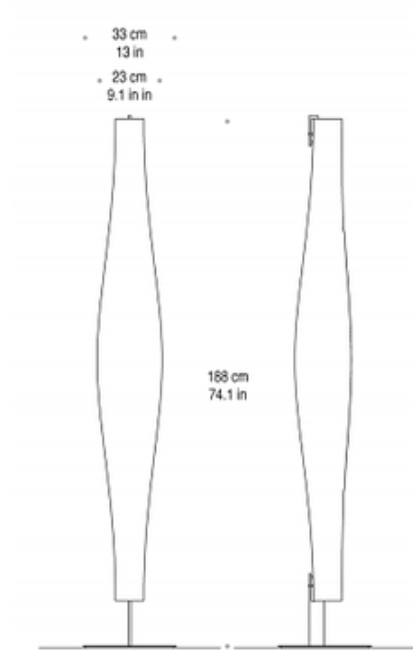

DESIGNER Jean Marie Massaud
BRAND Mazzega1946

DESCRIPTION

Mobile Floor Lamp features a hand crafted blown glass shade in White with painted metal finish in White. Available in a table, floor and suspension version. Two 80 watt 120 volt T5 linear fluorescent lamps not included. 9.1 inch diameter x 74.1 inches high. 13 inch square base. Includes dimmer control.

SHADE COLOR	White
BODY FINISH	White
WATTAGE	160W
DIMMER	Included
DIMENSIONS	9.1"W x 74.1"H
BULB NOT INCLUDED	
LAMP	2 x T5/Medium (E26)/80W/120V Compact Fluorescent
 SPEC #	 AVM101528

COMPANY	PROJECT	FIXTURE TYPE	APPROVED BY	DATE