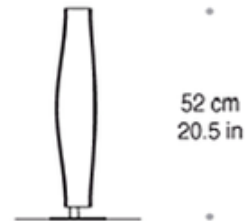

DESCRIPTION

Mobile Table Lamp features a hand crafted blown glass shade in White with painted metal finish in White. Available in a table, floor and suspension version. Two 18 watt 120 volt 2G11 compact fluorescent lamps not included. 5.1 inches wide x 20.5 inches high.

SHADE COLOR	White
BODY FINISH	White
WATTAGE	36W
DIMMER	Not Dimmable
DIMENSIONS	5.1"W x 20.5"H x 5.1"D
BULB NOT INCLUDED	
LAMP	2 x T3/2G11/18W/120V Compact Fluorescent

13 cm
5.1 in

SPEC #

AVM101531

COMPANY