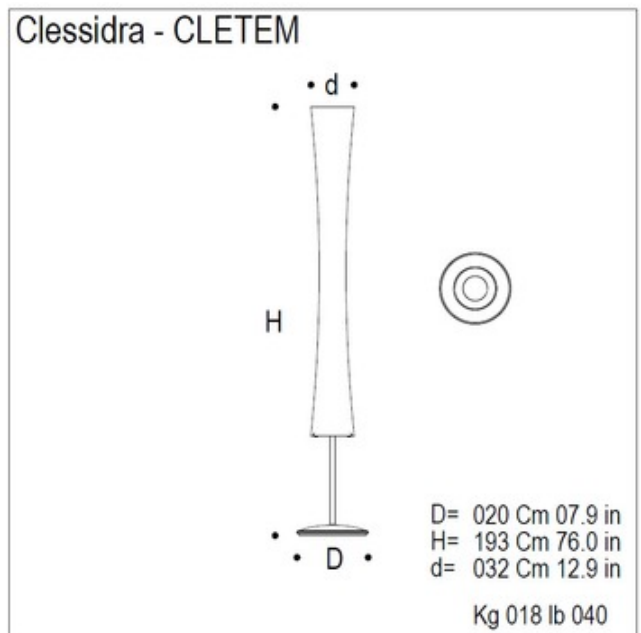

BRAND

Mazzega1946

DESCRIPTION

Clessidra Floor Lamp features White and Black or White cased blown milk glass shade with Chrome plated frame. One 150 watt 120 volt A21 medium base plus three 40 watt 120 volt E14 candelabra base lamps not included. Includes dimmer control.

Shown in: Chrome / White / Black

SHADE COLOR	White / Black
BODY FINISH	Chrome
WATTAGE	270W
DIMMER	Included
DIMENSIONS	7.9"W x 76"H
BULB NOT INCLUDED	
LAMP	1 x A21/Medium (E26)/150W/120V Incandescent 1 x A21/Medium (E26)/120V LED 3 x B10/E14 (European)/40W/120V Incandescent

SPEC # AVM101535

COMPANY	PROJECT	FIXTURE TYPE	APPROVED BY	DATE