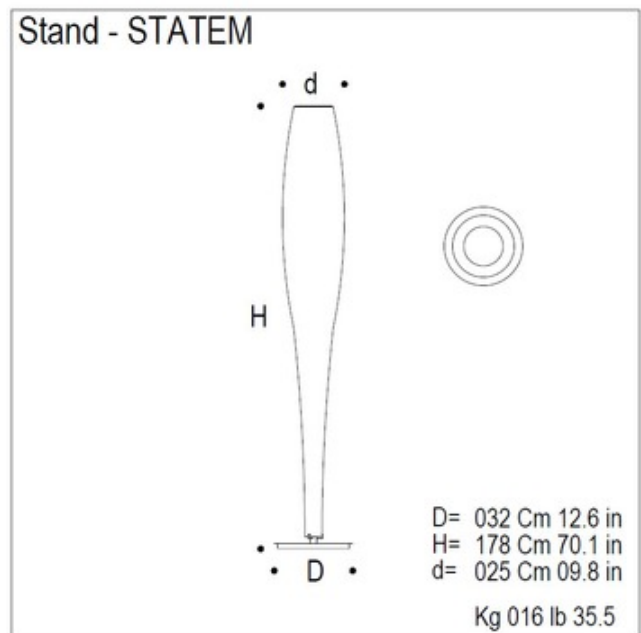

DESIGNER

Christophe Pillet

BRAND

Mazzega1946

DESCRIPTION

Stand Up Floor Lamp features a hand ground blown milk glass shade with Satin Nickel plated metal finish. One 100 watt 120 volt A19 medium base incandescent lamp not included. Includes dimmer control.

Shown in: Satin Nickel / White

SHADE COLOR	White
BODY FINISH	Satin Nickel
WATTAGE	100W
DIMMER	Included
DIMENSIONS	12.6"W x 70.1"H
BULB NOT INCLUDED	
LAMP	1 x A19/Medium (E26)/100W/120V Incandescent 1 x A19/Medium (E26)/120V LED

SPEC # AVM101536

COMPANY	PROJECT	FIXTURE TYPE	APPROVED BY	DATE