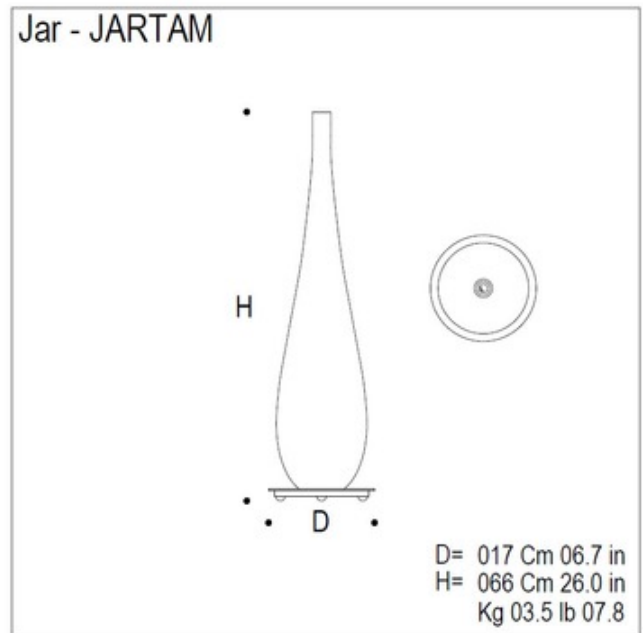

COMPANY

PROJECT

FIXTURE TYPE

APPROVED BY

DATE