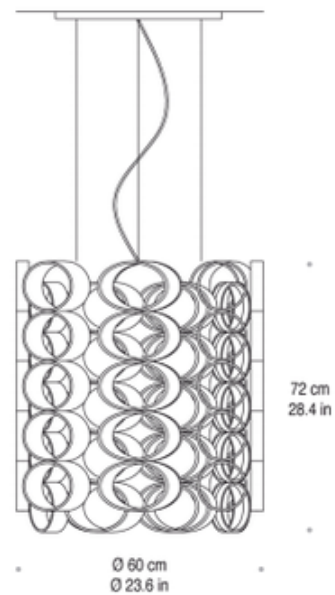

**BRAND**

Mazzega1946

**DESCRIPTION**

The Disk Suspension features a hand ground blown glass shade in White or Red with Polished Chrome plated metal finish.

*Shown in: Polished Chrome / White*

<b>SHADE COLOR</b>	White
<b>BODY FINISH</b>	Polished Chrome
<b>WATTAGE</b>	48W
<b>DIMMER</b>	Standard 120V
<b>DIMENSIONS</b>	23.3"W x 28.4"H
<b>BULB NOT INCLUDED</b>	
<b>LAMP</b>	6 x A19/Medium (E26)/8W/120V LED 6 x A19/Medium (E26)/120V LED 6 x A19/Medium (E26)/60W/120V Incandescent

**SPEC #** AVM101571

COMPANY	PROJECT	FIXTURE TYPE	APPROVED BY	DATE