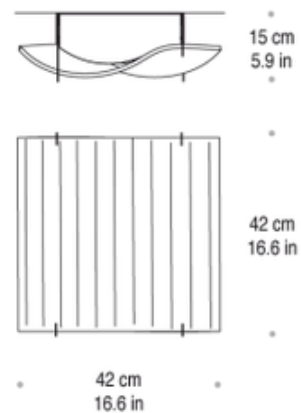

BRAND

Mazzega1946

DESCRIPTION

Flag Ceiling Light features a ribbed white crystal diffuser with Polished Chrome finish. Two 100 watt 120 volt A19 medium base bulbs are required, but not included. 16.6 inch width x 16.6 inch depth x 5.9 inch height.

SHADE COLOR	White
BODY FINISH	Polished Chrome
WATTAGE	144W
DIMMER	Standard 120V
DIMENSIONS	16.6"W x 5.9"H x 16.6"D
BULB NOT INCLUDED	
LAMP	2 x A19/Medium (E26)/72W/120V Incandescent 2 x A19/Medium (E26)/120V LED