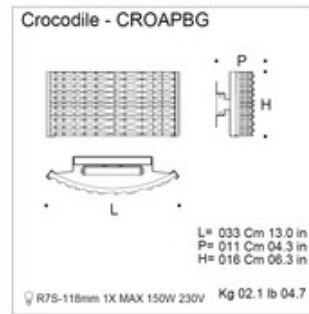

**BRAND**

Mazzega1946

**DESCRIPTION**

The Crocodile Wall Sconce features a glass diffuser in Clear Crystal, Satin Crystal or Light Tobacco with a polished chrome finish. Available in two sizes.

*Shown in: Polished Chrome / Satin Crystal*

<b>SHADE COLOR</b>	Satin Crystal
<b>BODY FINISH</b>	Polished Chrome
<b>WATTAGE</b>	120W
<b>DIMMER</b>	Standard 120V
<b>DIMENSIONS</b>	8.7"W x 6.3"H x 2.8"D
<b>BULB NOT INCLUDED</b>	
<b>LAMP</b>	2 x JCD/G9/60W/120V Halogen