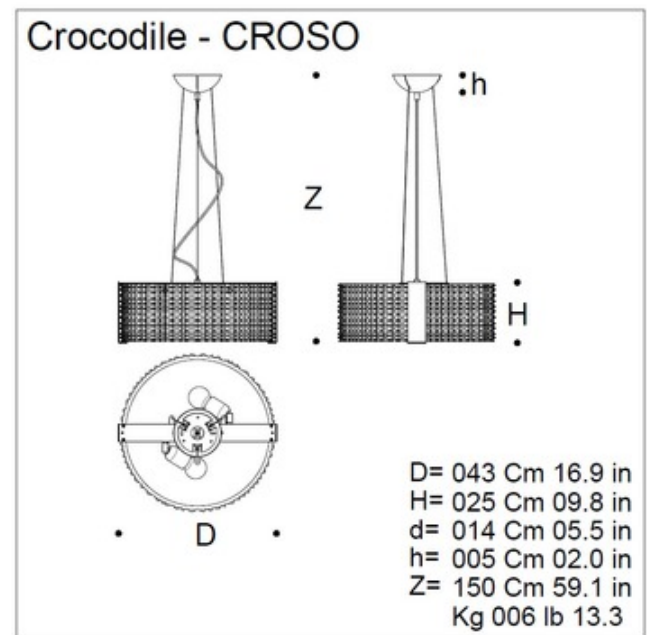

Shown in: Polished Chrome / Light Tobacco

COMPANY

PROJECT

FIXTURE TYPE

APPROVED BY

DATE