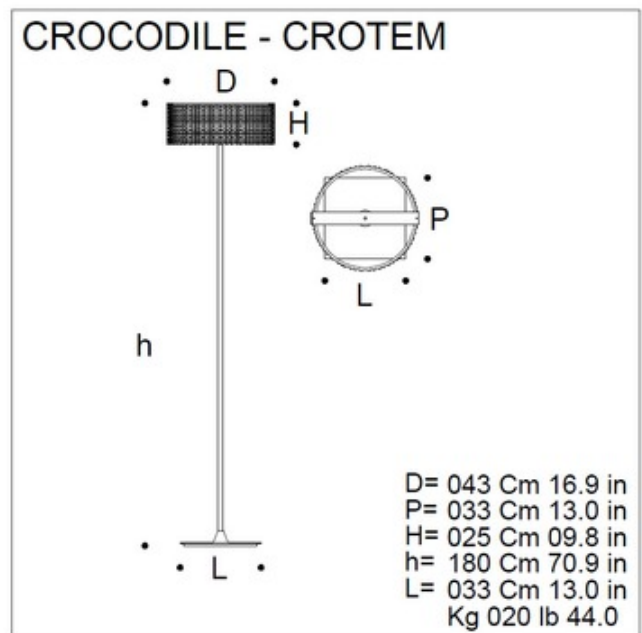

COMPANY

PROJECT

FIXTURE TYPE

APPROVED BY

DATE