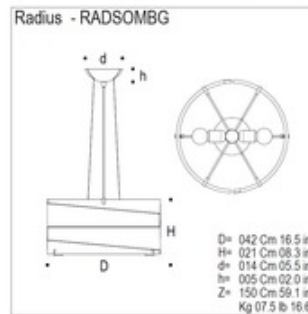

**BRAND**

Mazzega1946

**DESCRIPTION**

Radius Suspension features a crystal glass diffuser in Crystal, Red, or Amber with a satin crystal band and Polished Chrome finish. Available in three sizes.

Shown in: Polished Chrome / Satin Crystal / Clear

<b>SHADE COLOR</b>	Satin Crystal / Clear
<b>BODY FINISH</b>	Polished Chrome
<b>WATTAGE</b>	150W
<b>DIMMER</b>	Standard 120V
<b>DIMENSIONS</b>	16.5"W x 8.3"H
<b>BULB NOT INCLUDED</b>	
<b>LAMP</b>	1 x A21/Medium (E26)/150W/120V Incandescent 1 x A21/Medium (E26)/120V LED

*Technical Information*

**PRODUCT DIMENSIONS** Cable Length: 59.1"

**SPEC #**

AVM101618

COMPANY

PROJECT

FIXTURE TYPE

APPROVED BY