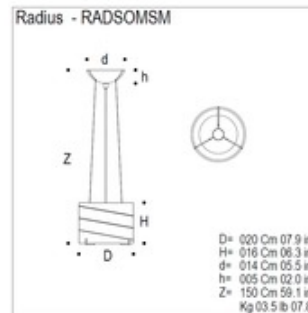

**BRAND**

Mazzega1946

**DESCRIPTION**

Radius Suspension features a crystal glass diffuser in Crystal, Red, or Amber with a satin crystal band and Polished Chrome finish. Available in three sizes.

Shown in: Polished Chrome / Satin Crystal / Clear

<b>SHADE COLOR</b>	Satin Crystal / Clear
<b>BODY FINISH</b>	Polished Chrome
<b>WATTAGE</b>	150W
<b>DIMMER</b>	Standard 120V
<b>DIMENSIONS</b>	16.5"W x 8.3"H
<b>BULB NOT INCLUDED</b>	
<b>LAMP</b>	1 x A21/Medium (E26)/150W/120V Incandescent 1 x A21/Medium (E26)/120V LED

*Technical Information*

**PRODUCT DIMENSIONS** Cable Length: 59.1"

**SPEC #**

AVM101618

COMPANY

PROJECT

FIXTURE TYPE

APPROVED BY