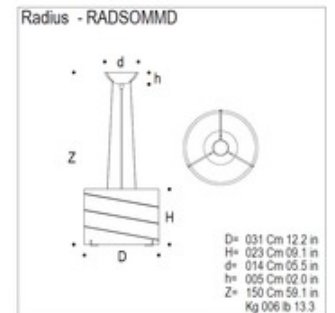

**BRAND**

Mazzega1946

**DESCRIPTION**

Radius Suspension features a crystal glass diffuser in Crystal, Red, or Amber with a satin crystal band and Polished Chrome finish. Available in three sizes.

Shown in: Polished Chrome / Satin Crystal / Clear

<b>SHADE COLOR</b>	Satin Crystal / Clear
<b>BODY FINISH</b>	Polished Chrome
<b>WATTAGE</b>	150W
<b>DIMMER</b>	Standard 120V
<b>DIMENSIONS</b>	16.5"W x 8.3"H
<b>BULB NOT INCLUDED</b>	
<b>LAMP</b>	1 x A21/Medium (E26)/150W/120V Incandescent 1 x A21/Medium (E26)/120V LED

*Technical Information*

**PRODUCT DIMENSIONS** Cable Length: 59.1"

**SPEC #**

AVM101618

COMPANY

PROJECT

FIXTURE TYPE

APPROVED BY