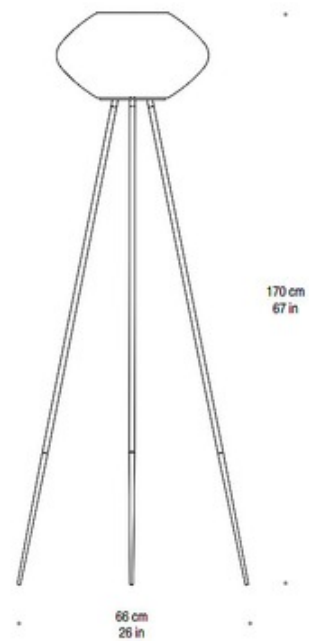

COMPANY

PROJECT

FIXTURE TYPE

APPROVED BY

DATE