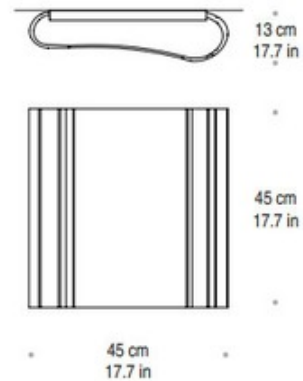

BRAND

Mazzega1946

DESCRIPTION

Onda Ceiling Light features a glass diffuser in Satin Clear or Transparent Crystal with White painted metal structure. Also available in a wall sconce version. Four 40 watt 120 volt E14 base candelabra incandescent lamps not included. 17.7 inches wide x 17.7 inches deep x 5.1 inches high.

SHADE COLOR	Satin Clear
BODY FINISH	White
WATTAGE	160W
DIMMER	Standard 120V
DIMENSIONS	17.7"W x 5.1"H x 17.7"D
BULB NOT INCLUDED	
LAMP	4 x B10/E14 (European)/40W/120V Incandescent

E14 
4 x max 40W 230V
Classe II