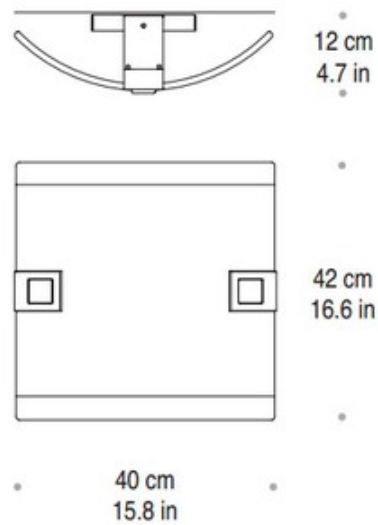

Rio Ceiling Light

Description:

Rio Ceiling Light features Satin Crystal-Clear, Amber, Red, Blue or Black glass diffuser with Satin Inox metal structure. Four 40 watt 120 volt B10 candelabra base bulbs are required, but not included. Or two 26 watt G24d-3 compact florescent bulbs are required, but not included. 15.8 inch width x 16.6 inch depth x 4.7 inch height.

Shown in: Inox / Satin Crystal / Clear

List Price: CALL!
Our Price: CALL!

Shade Color: Satin Crystal / Clear
Body Finish: Inox
Lamp: 4 x B10/Candelabra (E12)/40W/120V Incandescent
Wattage: 160W
Dimmer: Incandescent
Dimensions: 4.7"H x 15.8"W x 16.6"D