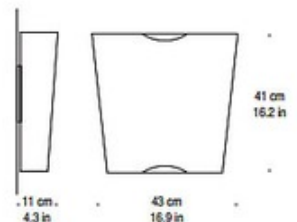

E27
2 x max 100W 230V
Classe II

SPEC # AVM101701

COMPANY	PROJECT	FIXTURE TYPE	APPROVED BY	DATE