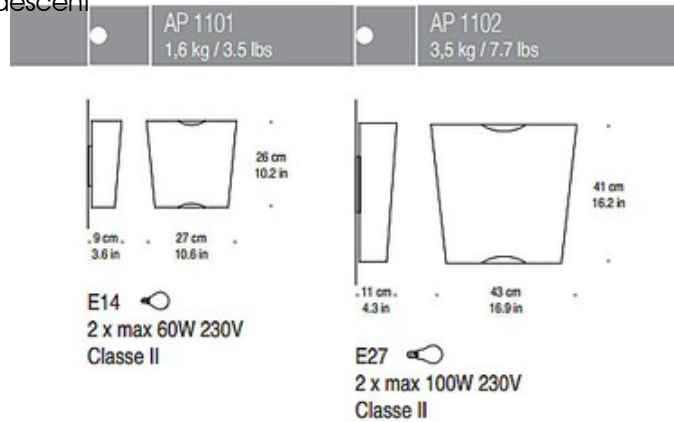

# White Wall Light

ADA

**Description:**

White Wall Light features White glass with White painted metal structure available in two sizes. Small size 10.6 inch width x 3.6 inch depth x 10.2 inch height. Two 60 watt 120 volt candelabra base incandescent bulbs are required, but not included. Large size 16.9 inch width x 4.3 inch depth x 16.2 inch height. Two 100 Watt 120 Volt candelabra base incandescent bulbs are required, but not included. Small size is ADA Compliant.

Shown in: White / White

List Price: CALL!  
Our Price: CALL!

Shade Color: White  
Body Finish: White  
Lamp: 2 x B10/Candelabra (E12)/60W/120V Incandescent  
Wattage: 120W  
Dimmer: Incandescent  
Dimensions: 10.2"H x 10.6"W x 3.6"D