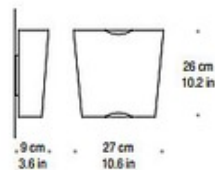

BRAND

Mazzega1946

DESCRIPTION

White Wall Light features White glass with White painted metal structure available in two sizes. Small size 10.6 inch width x 3.6 inch depth x 10.2 inch height. Two 60 watt 120 volt candelabra base incandescent bulbs are required, but not included. Large size 16.9 inch width x 4.3 inch depth x 16.2 inch height. Two 100 Watt 120 Volt candelabra base incandescent bulbs are required, but not included. Small size is ADA Compliant.

SHADE COLOR	White
BODY FINISH	White
WATTAGE	120W
DIMMER	Standard 120V
DIMENSIONS	10.6"W x 10.2"H x 3.6"D
BULB NOT INCLUDED	
LAMP	2 x B10/Candelabra (E12)/60W/120V Incandescent

	AP 1101 1,6 kg / 3.5 lbs	AP 1102 3,5 kg / 7.7 lbs
--	-----------------------------	-----------------------------