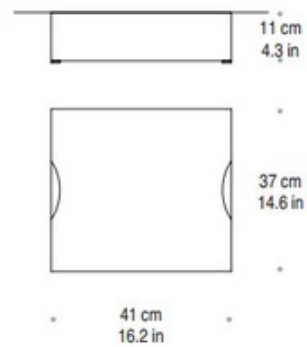

White Ceiling Light

Description:

White Ceiling Light features White glass with White painted metal structure. Two 150 watt 120 volt A19 medium base incandescent bulbs are required, but not included. 16.2 inch width x 14.6 inch depth x 4.3 inches height.

Shown in: White / White

List Price: CALL!
Our Price: CALL!

Shade Color: White
Body Finish: White
Lamp: 2 x A19/Medium (E26)/150W/120V Incandescent
 2 x A19/Medium (E26)/120V LED
Wattage: 300W
Dimmer: Incandescent
Dimensions: 4.3"H x 16.2"W x 14.6"D

E27 
 2 x max 150W 230V
 Classe II

Product Number: AVM101703			
Company:		Fixture Type:	Date: Feb 17, 2018
Project:		Approved By:	

#PL2061CF-WHITE-01611-WHPT

Fax: (773) 883-6131

Phone: 866-954-4489

Address: 1718 W. Fullerton Ave. Chicago IL 60614