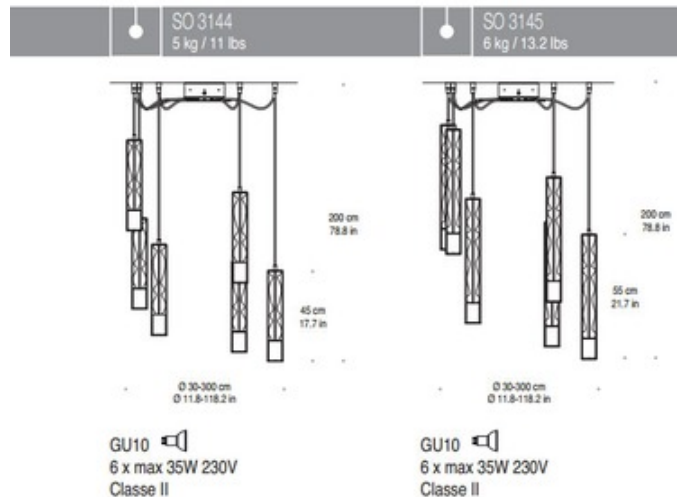

DESIGNER

Oriano Favaretto

BRAND

Mazzega1946

DESCRIPTION

Settecento Suspension is a collection of glass lamps in two multi pendant versions as well as three single pendant sizes. Glass available in Crystal, Iridescent Crystal, Red or Black with Polished Chrome metal finish. SO3144 features six glass shades 2.36 inch diameter x 17.7 inches high and require six 35 watt GU10 MR16 halogen lamps not included. SO3145 features six glass shades 2.36 inch diameter x 21.7 inches high and require six 35 watt GU10 MR16 halogen lamps not included. Both sizes have a 11.8 inch minimum x 118.2 maximum diameter and 78.75 inch maximum overall height.

SHADE COLOR	Crystal
BODY FINISH	Polished Chrome
WATTAGE	210W
DIMMER	Standard 120V
DIMENSIONS	11.8"W x 17.7"H
BULB NOT INCLUDED	
LAMP	6 x MR16/GU10/35W/120V Halogen 6 x MR16/GU10/120V LED

SPEC # AVM101716