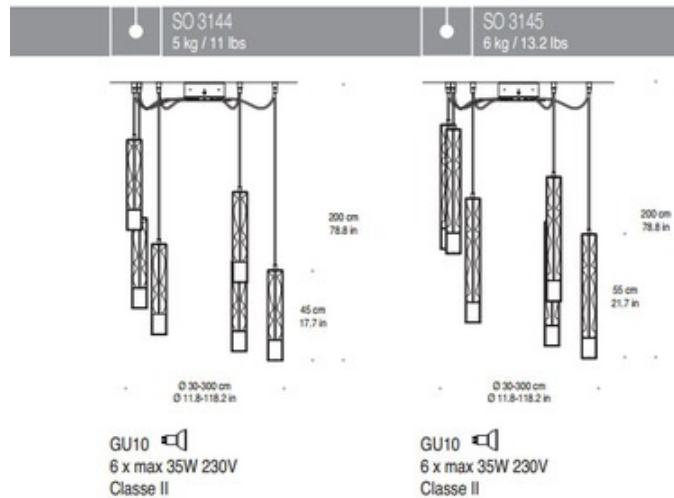

Settecento Multi Light Suspension

Designer: Oriano Favaretto

Description:

Settecento Suspension is a collection of glass lamps in two multi pendant versions as well as three single pendant sizes. Glass available in Crystal, Iridescent Crystal, Red or Black with Polished Chrome metal finish. SO3144 features six glass shades 2.36 inch diameter x 17.7 inches high and require six 35 watt GU10 MR16 halogen lamps not included. SO3145 features six glass shades 2.36 inch diameter x 21.7 inches high and require six 35 watt GU10 MR16 halogen lamps not included. Both sizes have a 11.8 inch minimum x 118.2 maximum diameter and 78.75 inch maximum overall height.

Shown in: Polished Chrome / Crystal

List Price: CALL!
Our Price: CALL!

Shade Color: Crystal
Body Finish: Polished Chrome
Lamp: 6 x MR16/GU10/35W/120V Halogen
 6 x MR16/GU10/120V LED
Wattage: 210W
Dimmer: Incandescent
Dimensions: 17.7"H x 11.8"W